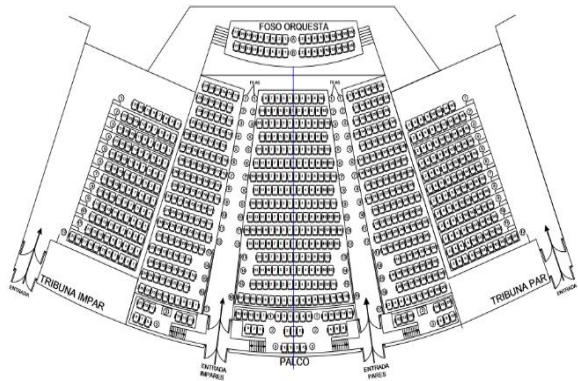

And a lot of further advantages for the designing of an event that completely fits to an **EXCLUSIVITY**.

ALL INCLUSIVE

Palace of Congresses and Exhibitions of Islantilla:

- **Auditorium for 1,100 attendees** with a height of 15 meters, translation booths, lateral discharge dock, and the most modern technological requirements.
- **1,600 square meters distributed in two exhibition halls with more than 5 meters in height.** Capacity for up to 1,200 attendees.
- **12 meeting rooms** of more than 400 square meters with possibility of combining with each other.

Distance from Hotel: 800 meters.

Open all year

Isla Cristina Theatre:

Approximate seating capacity: 700 delegates.

Distance from Hotel: 10 minutes by bus.

Stage width: 18 meters. Height: 7 meters scenes. Depth: 9 meters (8 meters to the black chamber).

Lepe Theatre:

Approximate seating capacity: 540 delegates.

Distance from Hotel: 10 minutes by bus.

Width stage to ceiling: 20.5 meters. Overall width: 28 meters. Background centre stage: 9 meters.

Two sliding upstage wall of 4'5mt wide x 5'8mt doors height each.