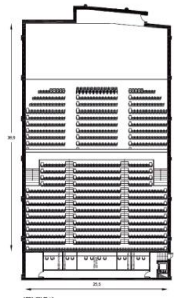

And a lot of further advantages for the designing of an event that completely fits to an **EXCLUSIVITY**.

ALL INCLUSIVE

Palace of Congresses and Exhibitions of Islantilla:

- **Auditorium for 1,100 attendees** with a height of 15 meters, translation booths, lateral discharge dock, and the most modern technological requirements.
- **1,600 square meters distributed in two exhibition halls with more than 5 meters in height.** Capacity for up to 1,200 attendees.
- **12 meeting rooms** of more than 400 square meters with possibility of combining with each other.

Distance from Hotel: 800 meters.

Open all year

Isla Cristina Theatre:

Approximate seating capacity: 700 delegates.

Distance from Hotel: 10 minutes by bus.

Stage width: 18 meters. Height: 7 meters scenes. Depth: 9 meters (8 meters to the black chamber).