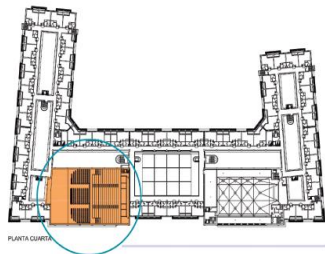

And a lot of further advantages for the designing of an event that completely fits to an **EXCLUSIVITY**.

ALL INCLUSIVE

Palace of Congresses and Exhibitions of Islantilla:

- **Auditorium for 1,100 attendees** with a height of 15 meters, translation booths, lateral discharge dock, and the most modern technological requirements.
- **1,600 square meters distributed in two exhibition halls with more than 5 meters in height.** Capacity for up to 1,200 attendees.
- **12 meeting rooms** of more than 400 square meters with possibility of combining with each other.

Distance from Hotel: 800 meters.

Open all year

Isla Cristina Theatre:

Approximate seating capacity: 700 delegates.

Distance from Hotel: 10 minutes by bus.

Stage width: 18 meters. Height: 7 meters scenes. Depth: 9 meters (8 meters to the black chamber).