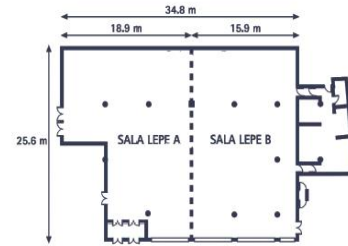

And a lot of further advantages for the designing of an event that completely fits to an **EXCLUSIVITY**.

ALL INCLUSIVE

Palace of Congresses and Exhibitions of Islantilla:

- **Auditorium for 1,100 attendees** with a height of 15 meters, translation booths, lateral discharge dock, and the most modern technological requirements.
- **1,600 square meters distributed in two exhibition halls with more than 5 meters in height.** Capacity for up to 1,200 attendees.
- **12 meeting rooms** of more than 400 square meters with possibility of combining with each other.

Distance from Hotel: 800 meters.

Open all year

Isla Cristina Theatre:

Approximate seating capacity: 700 delegates.

Distance from Hotel: 10 minutes by bus.

Stage width: 18 meters. Height: 7 meters scenes. Depth: 9 meters (8 meters to the black chamber).