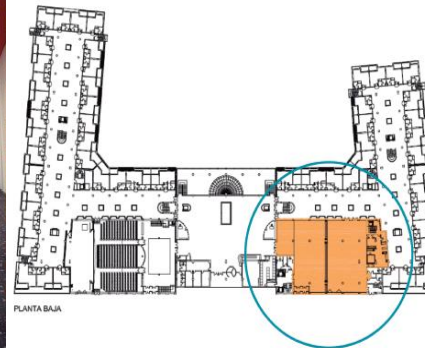

And a lot of further advantages for the designing of an event that completely fits to an **EXCLUSIVITY**.

ALL INCLUSIVE

Palace of Congresses and Exhibitions of Islantilla:

- **Auditorium for 1,100 attendees** with a height of 15 meters, translation booths, lateral discharge dock, and the most modern technological requirements.
- **1,600 square meters distributed in two exhibition halls with more than 5 meters in height.** Capacity for up to 1,200 attendees.
- **12 meeting rooms** of more than 400 square meters with possibility of combining with each other.

Distance from Hotel: 800 meters.

Open all year

Isla Cristina Theatre:

Approximate seating capacity: 700 delegates.

Distance from Hotel: 10 minutes by bus.

Stage width: 18 meters. Height: 7 meters scenes. Depth: 9 meters (8 meters to the black chamber).